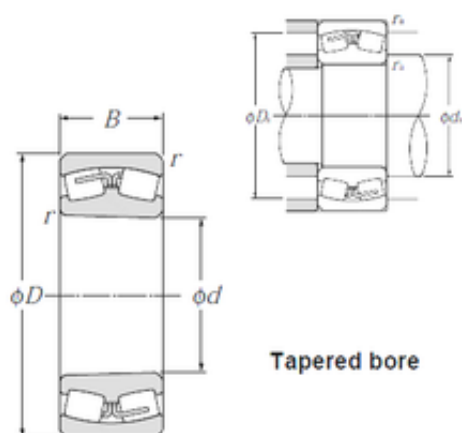

Bearing industry Co., Ltd

600 mm x 1 090 mm x 388 mm NTN 232/600BK Spherical Roller Bearings

Bearing No. 232/600BK

Size	600x1090x388 mm
Bore Diameter	600 mm
Outer Diameter	1090 mm
Width	388 mm
d	600 mm
D	1 090 mm
B	388 mm
C	388 mm
r min.	9,5 mm
da min.	644 mm
Da max.	1 046 mm
ra max.	8 mm
Weight	1 490 Kg
Basic dynamic load rating (C)	12 200 kN
Basic static load rating (C0)	23 700 kN
(Grease) Lubrication Speed	250 r/min
(Oil) Lubrication Speed	320 r/min
Calculation factor (e)	0,36
Calculation factor (Y0)	1,82
Calculation factor (Y1)	1,86

232/600BK Bearing 2D drawings and 3D CAD models