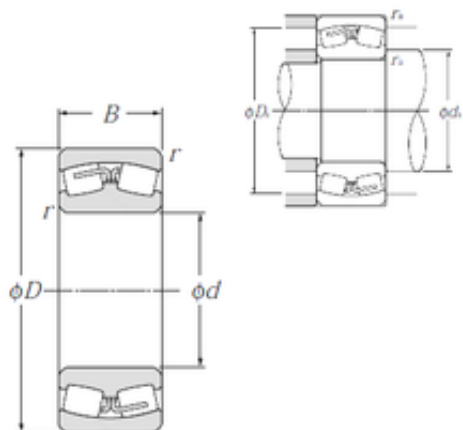

### 530 mm x 870 mm x 335 mm NTN 241/530B Spherical Roller Bearings

Bearing No. 241/530B

Size	530x870x335 mm
Bore Diameter	530 mm
Outer Diameter	870 mm
Width	335 mm
d	530 mm
D	870 mm
B	335 mm
C	335 mm
r min.	7,5 mm
da min.	566 mm
Da max.	834 mm
ra max.	6 mm
Weight	800 Kg
Basic dynamic load rating (C)	8 300 kN
Basic static load rating (C0)	17 400 kN
(Grease) Lubrication Speed	310 r/min
(Oil) Lubrication Speed	400 r/min
Calculation factor (e)	0,38
Calculation factor (Y0)	1,75
Calculation factor (Y1)	1,79

241/530B Bearing 2D drawings and 3D CAD models