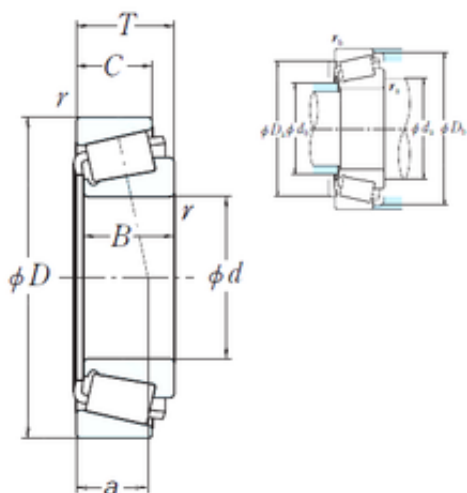

Bearing industry Co., Ltd

NSK 74525/74846X SINGLE-ROW BEARINGS

Bearing No. 74525/74846X

74525/74846X Bearing 2D drawings and 3D CAD models

| | |
|-------------------------------|----------------------|
| Size | 133.35x215x47.625 mm |
| Bore Diameter | 133,35 mm |
| Outer Diameter | 215 mm |
| Width | 47,625 mm |
| d | 133,35 mm |
| D | 215 mm |
| T | 47,625 mm |
| B | 47,625 mm |
| C | 34,925 mm |
| R | 3,5 mm |
| r | 3,3 mm |
| a | 48,4 mm |
| Da | 195 mm |
| db | 147 mm |
| da | 160 mm |
| Db | 208 mm |
| Weight | 6,34 Kg |
| Basic dynamic load rating (C) | 287 kN |
| Basic static load rating (C0) | 495 kN |
| Calculation factor (e) | 0,49 |
| Calculation factor (Y0) | 0,68 |