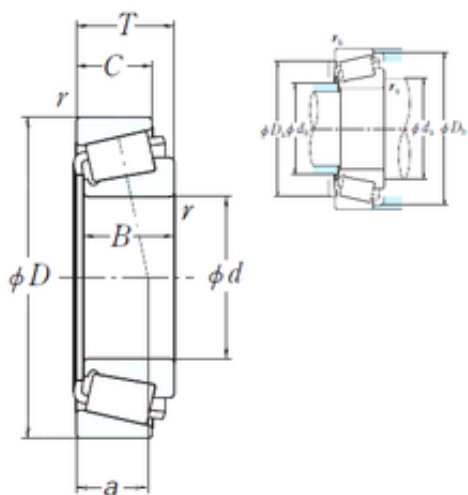

## NSK LM565943/LM565910 SINGLE-ROW BEARINGS

Bearing No. LM565943/LM565910

LM565943/LM565910 Bearing 2D drawings and 3D CAD models

Size	374.65x522.288x85.725 mm
Bore Diameter	374,65 mm
Outer Diameter	522,288 mm
Width	85,725 mm
d	374,65 mm
D	522,288 mm
T	85,725 mm
B	84,138 mm
C	61,912 mm
R	6,4 mm
r	3,3 mm
a	92,9 mm
Da	490 mm
db	393 mm
da	417 mm
Db	508 mm
Weight	51,3 Kg
Basic dynamic load rating (C)	1210 kN
Basic static load rating (C0)	2550 kN
Calculation factor (e)	0,39
Calculation factor (Y0)	0,86