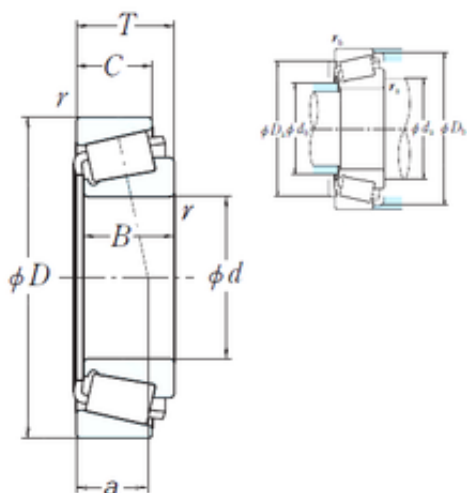

Bearing industry Co., Ltd

NSK LL481448/LL481411 SINGLE-ROW BEARINGS

Bearing No. LL481448/LL481411

LL481448/LL481411 Bearing 2D drawings and 3D CAD models

Size	673.1x793.75x66.675 mm
Bore Diameter	673,1 mm
Outer Diameter	793,75 mm
Width	66,675 mm
d	673,1 mm
D	793,75 mm
T	66,675 mm
B	61,912 mm
C	49,212 mm
R	6,4 mm
r	6,4 mm
a	119,7 mm
Da	764 mm
db	691 mm
da	708 mm
Db	781 mm
Weight	52 Kg
Basic dynamic load rating (C)	995 kN
Basic static load rating (C0)	2660 kN
Calculation factor (e)	0,36
Calculation factor (Y0)	0,92