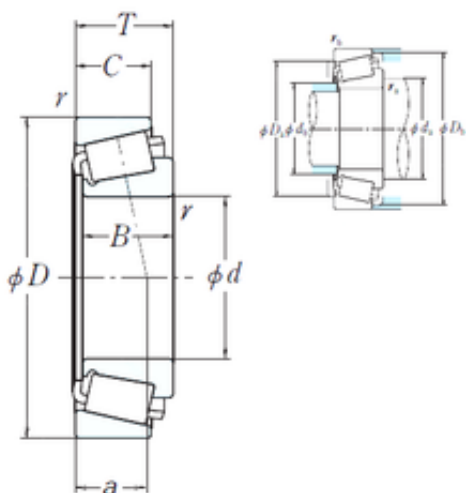

Bearing industry Co., Ltd

NSK LM869448/LM869410 SINGLE-ROW BEARINGS

Bearing No. LM869448/LM869410

LM869448/LM869410 Bearing 2D drawings and 3D CAD models

Size	431.8x571.5x74.612 mm
Bore Diameter	431,8 mm
Outer Diameter	571,5 mm
Width	74,612 mm
d	431,8 mm
D	571,5 mm
T	74,612 mm
B	74,612 mm
C	52,388 mm
R	3,3 mm
r	3,3 mm
a	122,6 mm
Da	539 mm
db	448 mm
da	471 mm
Db	560 mm
Weight	47,9 Kg
Basic dynamic load rating (C)	1080 kN
Basic static load rating (C0)	2350 kN
Calculation factor (e)	0,55
Calculation factor (Y0)	0,6